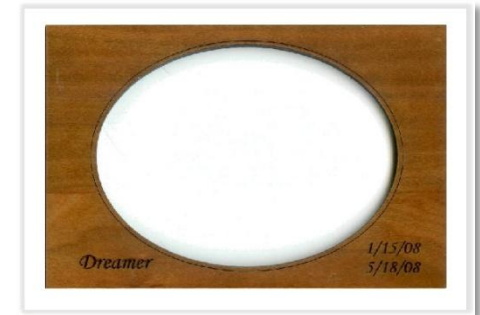

Memorial Pet Services, Inc.

Paw prints left behind

Urn & Memorial Catalog

Orders can be placed by visiting our office, by telephone or through your veterinarian.

Country Style Photo Urns

Cherry

Maple

Hardwood urns made in Wisconsin. Four wood grain options with a clear matte finish. Each urn includes a rectangular wood picture frame and a glass face plate.

Country Style Face Plates

Optional Item - Custom Engraved Face Plates
All styles available in 4 wood grains
\$15.00/plate

Item No.	Description
AHPP	<i>Angled Heart</i> - "Forever in Our Hearts", Paw Prints, pet's name, birth date and passing date.
AH	<i>Angled Heart</i> - "Forever in Our Hearts", pet's name, birth date and passing date.
OV	<i>Oval</i> - Pet's name, birth date and passing date.
TP	<i>Two Pet Oval</i> - Pets' names, birth dates and passing dates.
HRT	<i>Heart</i> - Pet's name, birth date and passing date.