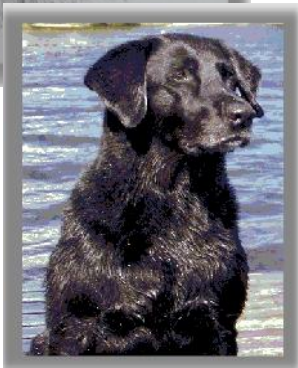

Memorial Pet Services, Inc.

Paw prints left behind

Urn & Memorial Catalog

Orders can be placed by visiting our office, by telephone or through your veterinarian.

Country Style Photo Urns

Cherry

Maple

Hardwood urns made in Wisconsin. Four wood grain options with a clear matte finish. Each urn includes a rectangular wood picture frame and a glass face plate.