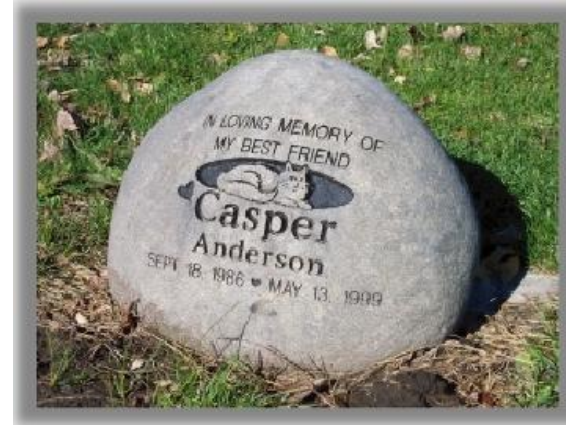

RR-PS

RR-PCS
RR-PCC

RR-PSC

RR-CBS

Burial Markers & Garden Stones

Each smooth, river-washed stone is unique and comes in shades of gray, red or blue. Price includes up to 3 lines of engraving. Paw print is optional.

Boulders are available in a variety of sizes and colors. Price includes up to 3 lines of engraving, but can be increased depending upon engraving needed and the size of the stone.

Item No.	Size	Price
PM-RS	Small, 4" - 6"	\$45.00
PM-RL	Large, 8" - 10"	\$60.00