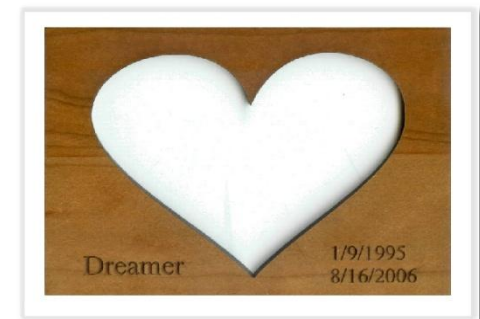

Memorial Pet Services, Inc.

Paw prints left behind

Urn & Memorial Catalog

Orders can be placed by visiting our office, by telephone or through your veterinarian.

Country Style Photo Urns

Cherry

Maple

Hardwood urns made in Wisconsin. Four wood grain options with a clear matte finish. Each urn includes a rectangular wood picture frame and a glass face plate.

Country Style Face Plates

Optional Item - Custom Engraved Face Plates
All styles available in 4 wood grains
\$15.00/plate

Item No.	Description
AHPP	<i>Angled Heart</i> - "Forever in Our Hearts", Paw Prints, pet's name, birth date and passing date.
AH	<i>Angled Heart</i> - "Forever in Our Hearts", pet's name, birth date and passing date.
OV	<i>Oval</i> - Pet's name, birth date and passing date.
TP	<i>Two Pet Oval</i> - Pets' names, birth dates and passing dates.
HRT	<i>Heart</i> - Pet's name, birth date and passing date.