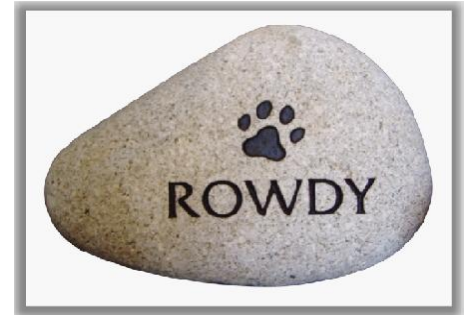

Memorial Pet Services, Inc.

Paw prints left behind

Urn & Memorial Catalog

Orders can be placed by visiting our office, by telephone or through your veterinarian.

Country Style Photo Urns

Cherry

Maple

Hardwood urns made in Wisconsin. Four wood grain options with a clear matte finish. Each urn includes a rectangular wood picture frame and a glass face plate.