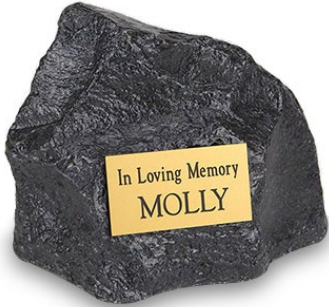

Cozy Cats

Tall Cats Urns

The Tall Cat is made of brass and has a unique calico finish that is created using a wax technique. The opening is at the bottom and is secured closed with a threaded plate.

Dimensions:
8 3/4" H x 3 5/8" W x 3 5/8" D

SKU	Description	Price
URM041BL	Antique Bronze	\$238
URM041CA	Calico	\$238

URM041BL
Antique Bronze

URM041CA
Calico

Rock Urns

URN009
Everlasting Rock
Urn

This natural-looking garden stone is an excellent way of preserving your pet's love for the outdoors. Protected from outdoor elements, this stone easily fits into any garden setting. Laser etching is included.