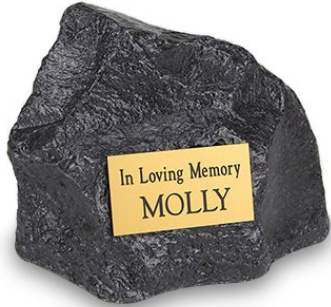

URN009
Everlasting Rock
Urn

This natural-looking garden stone is an excellent way of preserving your pet's love for the outdoors. Protected from outdoor elements, this stone easily fits into any garden setting. Laser etching is included.