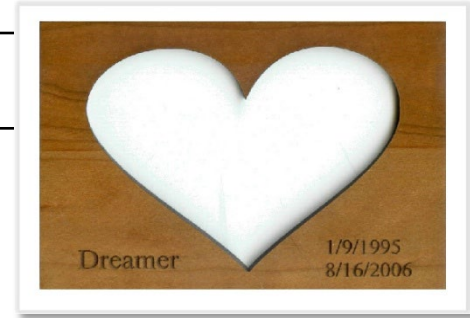

# Country Style Face Plates

Optional Item – Custom Engraved Face Plates.  
 All styles available in 4 wood grains.  
 Standard delivery time 7 – 10 business days.  
 \$38 / plate

ACY159C

ACY159SH

ACY159O

ACY159H

SKU	Description
ACY159C	Angled Heart - "Forever in Our Hearts", Paw Prints, pet's name, birth date and passing date.
ACY159SH	Angled Heart – "Forever in Our Hearts", pet's name, birth date and passing date.
ACY159O	Oval – Pet's name, birth date and passing date.
ACY159H	Heart – Pet's name, birth date and passing date.
ACY159R	Rectangle – Pet's name, birth date and passing date